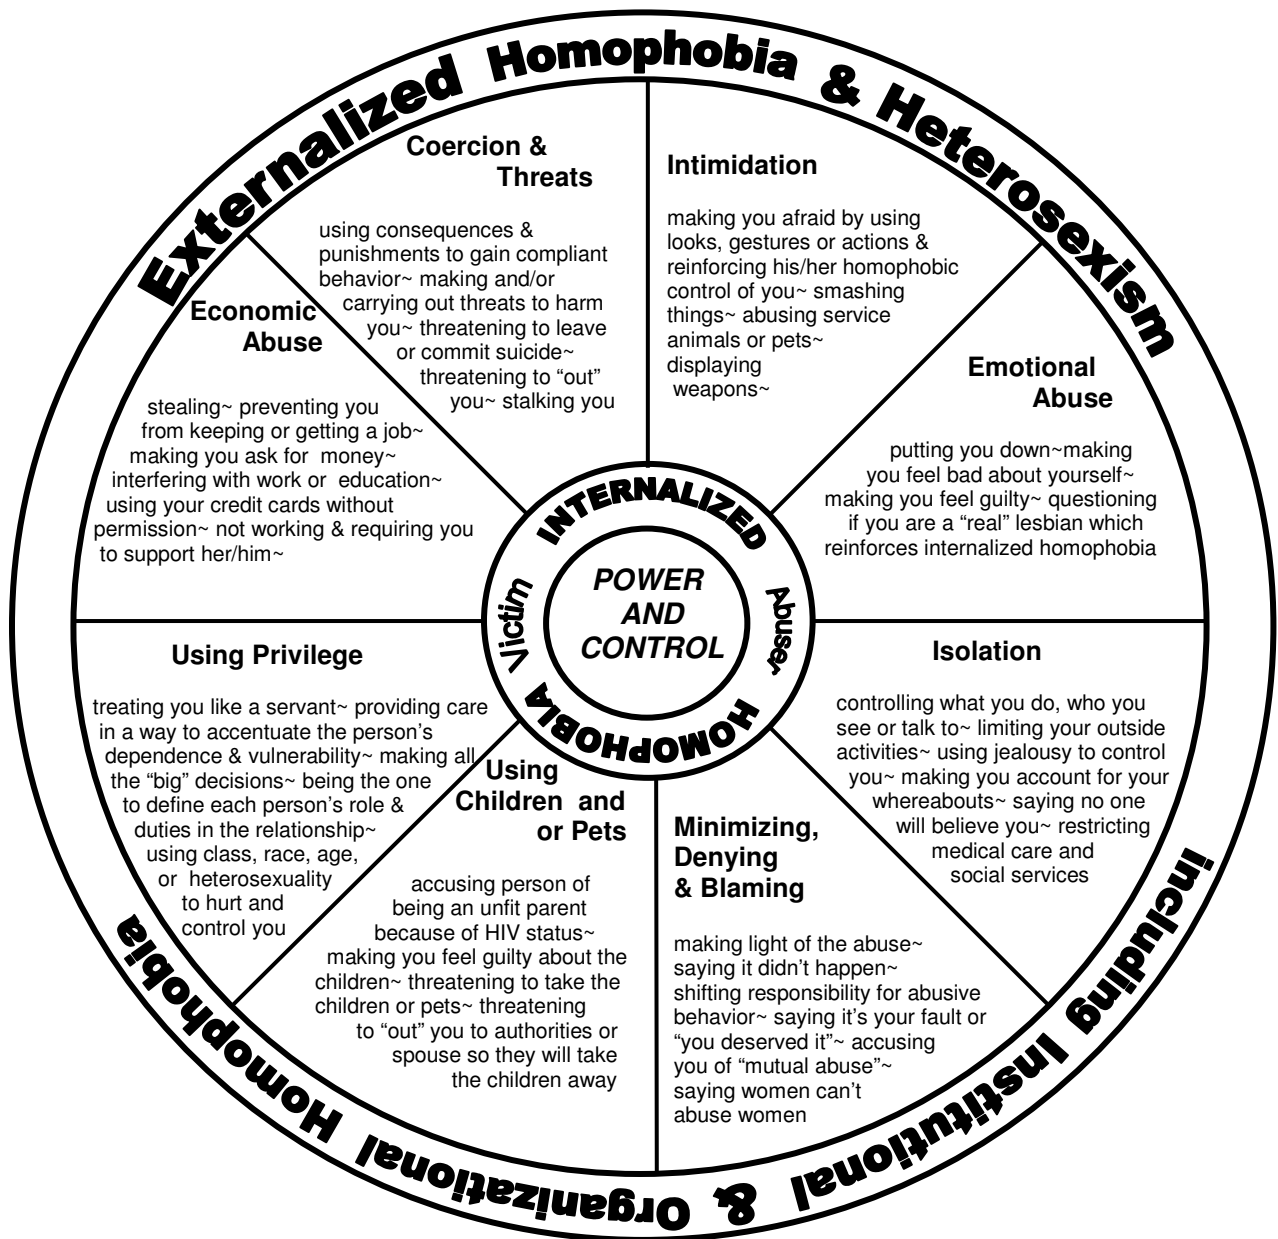

Lesbian, Gay, Bisexual & Transgender Power & Control Wheel

© 2000 All Rights Reserved

L A Gay & Lesbian Center's STOP Partner Abuse/Domestic Violence Program