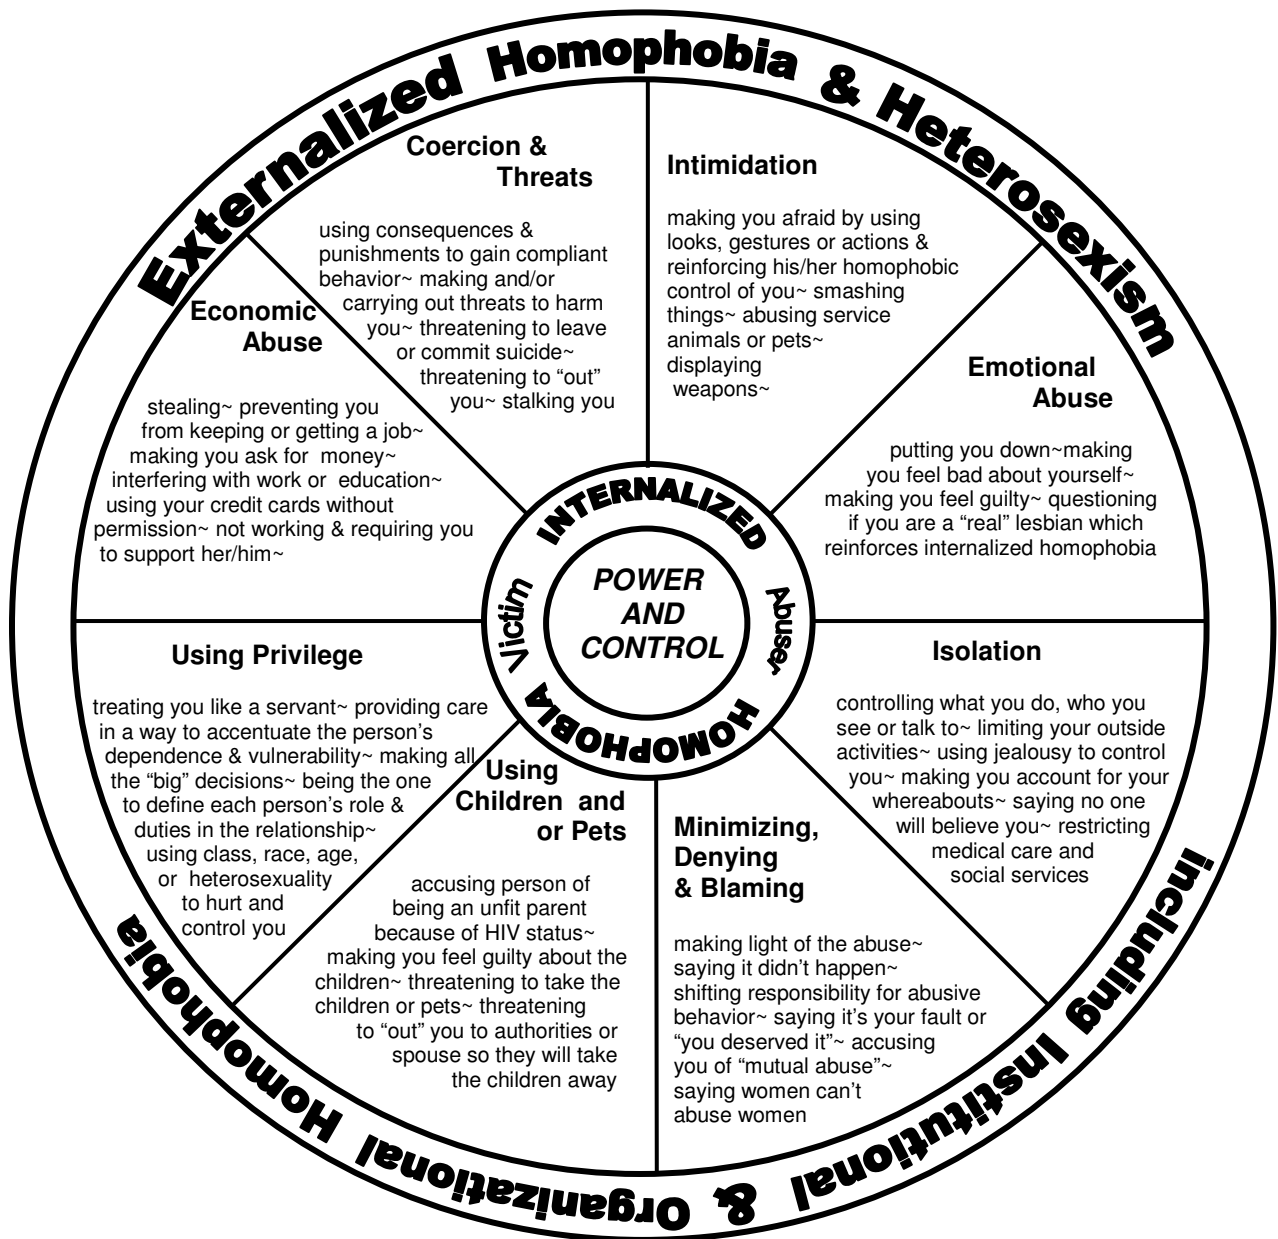

# Lesbian, Gay, Bisexual & Transgender Power & Control Wheel

© 2000 All Rights Reserved

L A Gay & Lesbian Center's STOP Partner Abuse/Domestic Violence Program