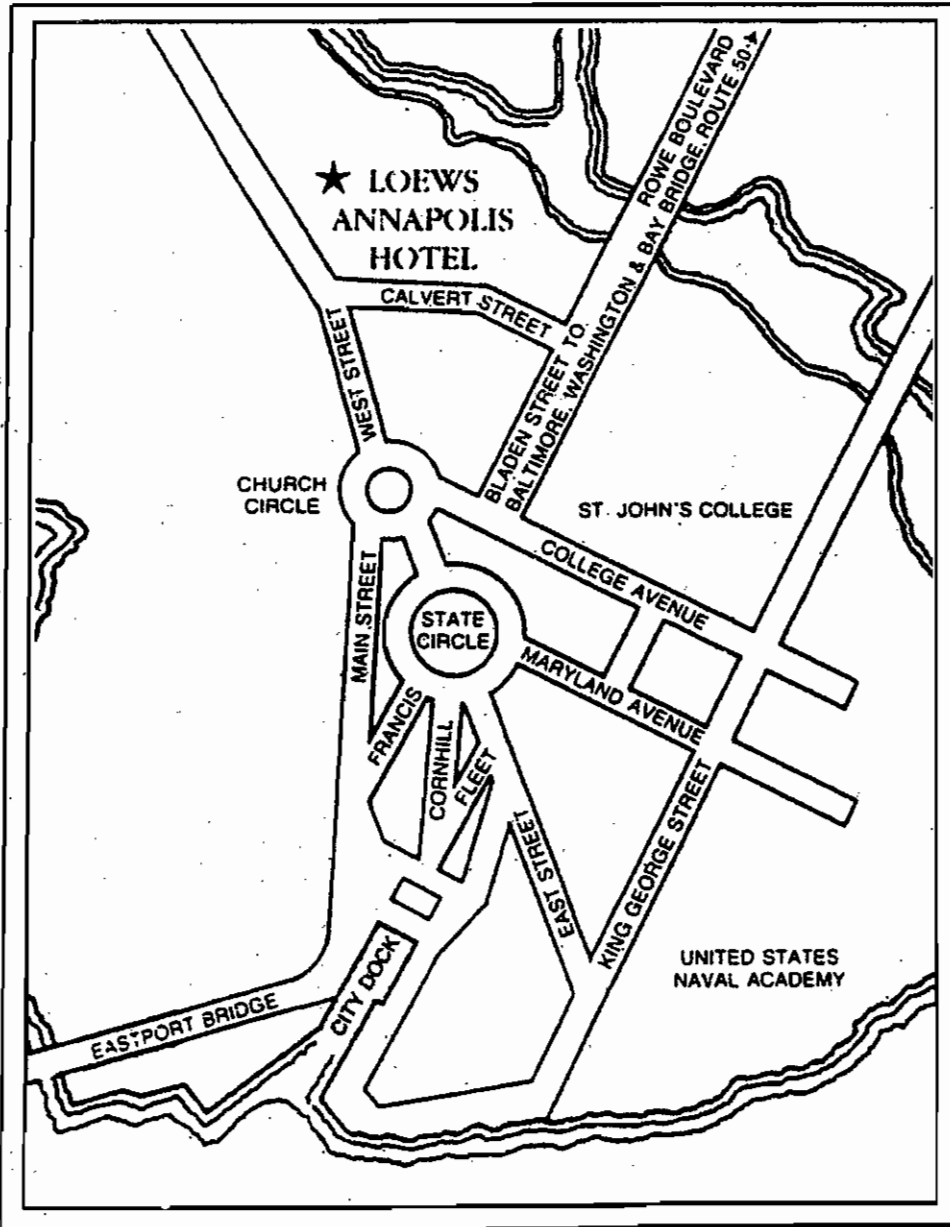

LOEWS ANNAPOLIS HOTEL

126 WEST STREET
ANNAPOLIS, MARYLAND 21401

410-263-7777

FAX #410-263-7813

WWW.LOEWSANNAPOLIS.COM

L O E W S
ANNAPOLIS HOTEL
M A R Y L A N D

Directions from Washington, DC

New York Avenue East will become Route 50 East. Follow Route 50 22 miles to Annapolis, exit 24 (Rowe Boulevard/South). Once on Rowe Boulevard, go through 2 traffic lights, bear to the right onto Calvert Street. Follow two blocks to West Street and turn right. Follow 1 1/2 blocks to traffic light. Entrance to the hotel is at this light. Turn right into courtyard.

Directions from Baltimore

Route 695 to Route 97 South to Route 50 East. Approximately 2 miles to exit 24 (Rowe Boulevard South). Once on Rowe Boulevard, go through 2 traffic lights, bear right onto Calvert Street. Follow two blocks to West Street, and turn right. Follow 1 1/2 blocks to traffic light. Entrance to the hotel is at this light. Turn right into courtyard.

Directions from Northern States

Route 95 South to Route 695 to Route 97 South to Route 50 East. Approximately 2 miles to exit 24 (Rowe Boulevard/South). Once on Rowe Boulevard, go through 2 traffic lights, bear right onto Calvert Street. Follow two blocks to West Street and turn right. Follow 1 1/2 blocks to traffic light. Turn right into courtyard.

Directions from Southern States

Route 95 North to Route 50 East (John Hansen Highway). Follow Route 50 East 22 miles to exit 24 (Rowe Boulevard/South). Once on Rowe Boulevard, go through 2 traffic lights onto Calvert Street. Follow two blocks to West Street and turn right. Follow 1 1/2 blocks to traffic light. Turn right into courtyard.